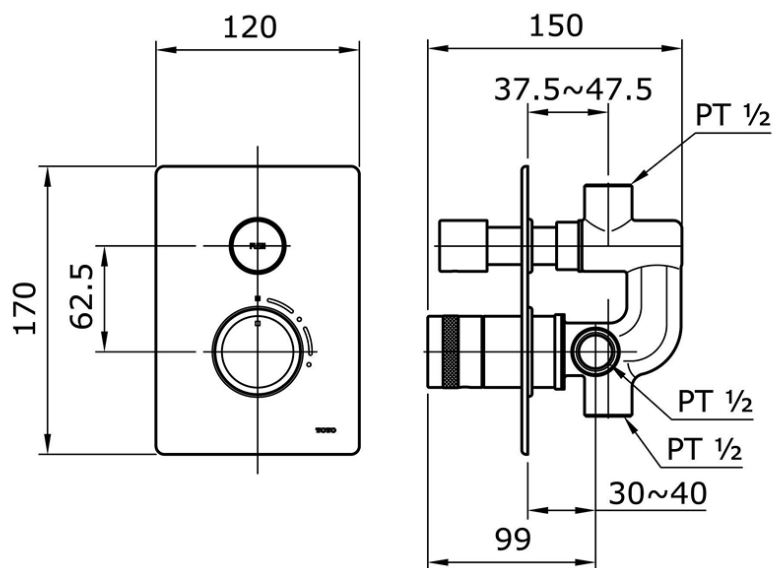

TX442SMN

IDR 3,130,000.00

Progressive Bath & Shower Mixer With Diverter

Min Water Pressure: 0.05 MPa

Max Water Pressure: 0.75 MPa

Some products may not be available in your area

Prices indicated are manufacturer's suggested retail price, prices may change anytime without notice.